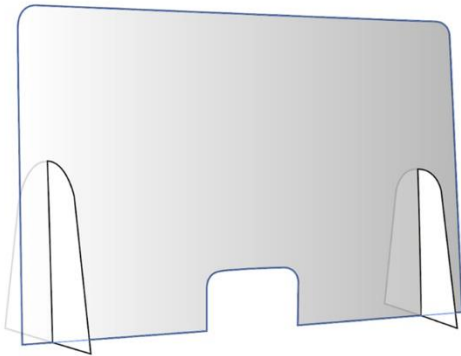

Acrylic Splash Guard

deflecto

❖ DEFLECTO Acrylic Splash Guard

The **DEFLECTO** clear acrylic splash guard is excellent at providing protection for your staff and customers, especially during COVID-19, where airborne illnesses are at an extreme.

Use the splash guard to enforce social distancing, while still allowing transactions and payments to take place with the built in slot.

Utilizing a tool-less assembly, there are cut outs in the material which allows the screen to slide into the base.

DEFLECTO is lightweight and portable. At 4mm thick, it allows quick and easy transfer of the guard between desk to countertop, or station to station.

Can be placed side by side to increase the barrier width - extending the protection.

DEFLECTO is simple and easy to clean. Create a hygienic and comfortable environment all year-round.

Great for use in:

- Checkout counters
- Receptionist desks
- Bank teller windows
- Grocery stores
- Any food service establishment

BENEFITS & SPECIFICATIONS

- Added protection against airborne illnesses.
- Transparent, easy to see through.
- Enforces social distancing.
- Tool-less assembly.
- Lightweight and portable.
- Can be placed side-by-side to increase coverage.
- Built in transaction/payment slot.
- Simple and easy to clean.

SKU	DESCRIPTION
33113	DEFLECTO Acrylic Screen – 39.3" x 31.5"