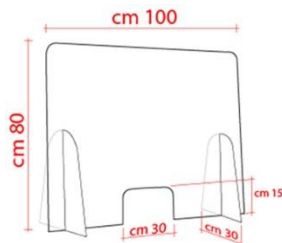

Acrylic Splash Guard

deflecto

❖ DEFLECTO Acrylic Splash Guard

The **DEFLECTO** clear acrylic splash guard is excellent at providing protection for your staff and customers, especially during COVID-19, where airborne illnesses are at an extreme.

Use the splash guard to enforce social distancing, while still allowing transactions and payments to take place with the built in slot.

Utilizing a tool-less assembly, there are cut outs in the material which allows the screen to slide into the base.

DEFLECTO is lightweight and portable. At 4mm thick, it allows quick and easy transfer of the guard between desk to countertop, or station to station.

Can be placed side by side to increase the barrier width - extending the protection.

DEFLECTO is simple and easy to clean. Create a hygienic and comfortable environment all year-round.

Great for use in:

- Checkout counters
- Receptionist desks
- Bank teller windows
- Grocery stores
- Any food service establishment

BENEFITS & SPECIFICATIONS

- Added protection against airborne illnesses.
- Transparent, easy to see through.
- Enforces social distancing.
- Tool-less assembly.
- Lightweight and portable.
- Can be placed side-by-side to increase coverage.
- Built in transaction/payment slot.
- Simple and easy to clean.

SKU	DESCRIPTION
33113	DEFLECTO Acrylic Screen – 39.3" x 31.5"